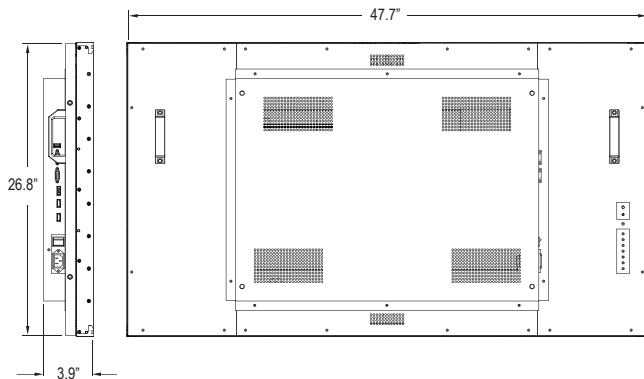

DIMENSION

FEATURES

- **0.88mm** Ultra Slim Bezel
- Built-In **Video Processor** for Daisy Chain
- Display **4K** Content Over **2 x 2** Video Wall
- Configurable Up To **10 x 10** Screens
- Design for **24 / 7 / 365** Operation
- Scissor, Swing Door, Floor Stand, **Custom Design Mount**

SPECIFICATIONS

DISPLAY	VW55CD-OD-40008
Screen Size	55 In
Resolution	1920 x 1080
Bezel Width	0.88mm (0.44mm L/R/T/B)
Aspect Ratio	16 : 9
Viewing Angle	178° / 178°
Brightness	500cd/m²
Contrast Ratio	1400 : 1
LCD Technology	Commercial Grade IPS

INTERFACE	
HDMI In / Out	1 / 1
Display Port In	1
RS-232C In / Out	1 / 1

FEATURES	
Max. Daisy Chain	10 x 10
Built-In Processor	Yes
Auto Pixel Shift	Yes
White Balance	Yes
Cooling	Passive
Temperature Sensor	Yes

POWER	
Consumption	< 280W
Electrical Ratings	AC 100V ~ 240V, 50/60Hz

TEMPERATURE	
Operating	32° F ~ 122° F (0° C ~ 50° C)

DIMENSIONS (WxHxD)	
Inch (in)	47.7 x 26.8 x 3.9

WEIGHT	
Net Weight	77.2 lbs (35kg)

VESA™	
Mount Size (mm)	600 x 400

MOUNT OPTION	
Custom Mount	VW-S (Scissor), VW-SD (Swing Door), VW-FS (Floor Stand), VW-C (Custom Design)

Specifications subject to change without any notice