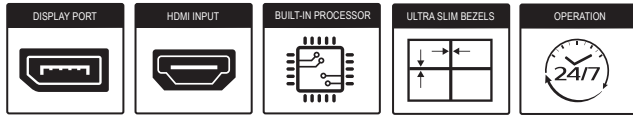

0.88MM ULTRA SLIM BEZEL VIDEO WALL DISPLAY