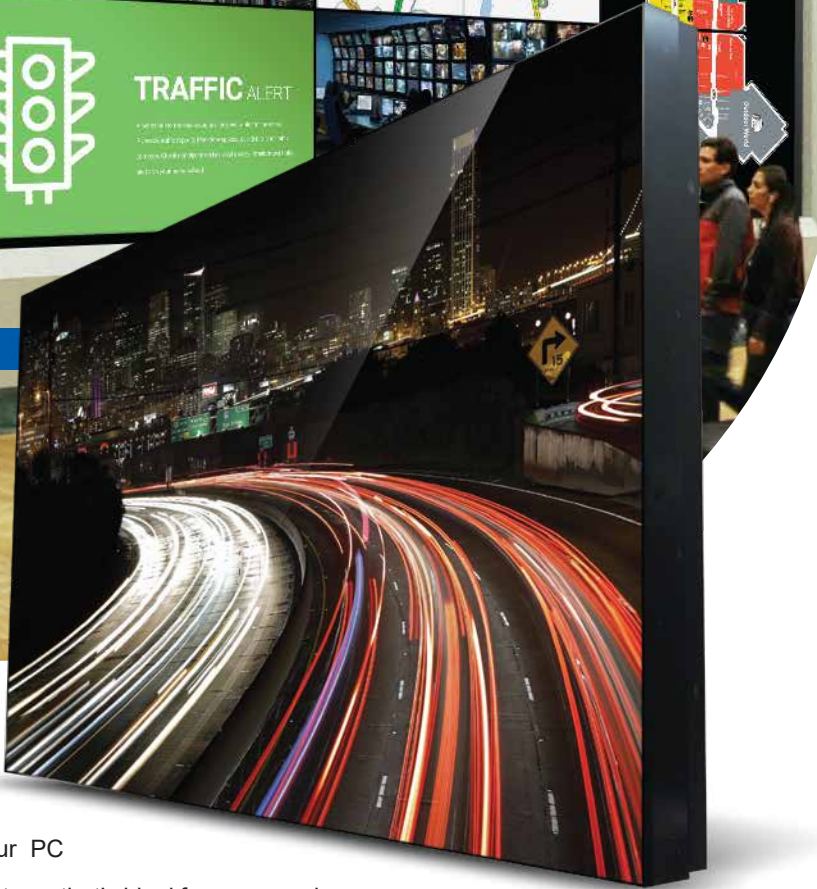

3.5mm Slim Bezel / 1080p Full HD

VW55CD

VIDEO WALL

GVision's video wall monitors feature the thinnest LCD bezels in the industry, which are designed for 24/7/365 operation. Combined with our standard/custom mounting system and our PC based video controlle, GVision provides a complete video wall systems that's ideal for command & control centers, offices, shopping malls, stadiums, concert halls, and public transportation.

After calibrate and fine tuned white balance

SUPER SLIM BEZEL

Super Slim (3.5mm) bezel construction makes this public transportation display system attractive for close range viewing in indoor installations. **Available 1.2mm Ultra Thin bezel upon customer request.**

DIMENSION

FEATURES

- 3.5mm Slim Bezel
- Built-In Video Processor for Daisy Chain
- Display 4K Content Over 2 x 2 Video Wall
- Configurable Up To 10 x 10 Screens
- Design for 24 / 7 / 365 Operation
- Scissor, Swing Door, Floor Stand, Custom Design Mount

SPECIFICATIONS

DISPLAY	VW55CD-OD-40003
Screen Size	55 In
Resolution	1920 x 1080
Bezel Width	3.5mm
Aspect Ratio	16 : 9
Viewing Angle	178° / 178°
Brightness	500cd/m ²
Contrast Ratio	1400 : 1
LCD Technology	Commercial Grade IPS
INTERFACE	
HDMI In / Out	1 / 1
Display Port In	1
RS-232C In / Out	1 / 1
FEATURES	
Max. Daisy Chain	10 x 10
Built-In Processor	Yes
Auto Pixel Shift	Yes
White Balance	Yes
Cooling	Passive
Temperature Sensor	Yes
POWER	
Consumption	< 280W
Electrical Ratings	AC 100V ~ 240V, 50/60Hz
TEMPERATURE	
Operating	32° F ~ 122° F (0° C ~ 50° C)
DIMENSIONS (WxHxD)	
Inch (in)	47.8 x 26.9 x 4.0
WEIGHT	
Net Weight	77.2 lbs (35kg)
VESA™	
Mount Size (mm)	600 x 400
MOUNT OPTION	
Custom Mount	VW-S (Scissor), VW-SD (Swing Door), VW-FS (Floor Stand), VW-C (Custom Design)