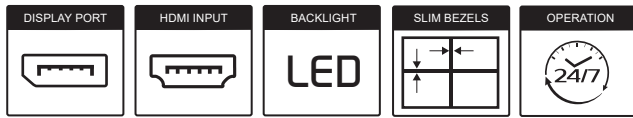

3.5MM SLIM BEZEL VIDEO WALL DISPLAY