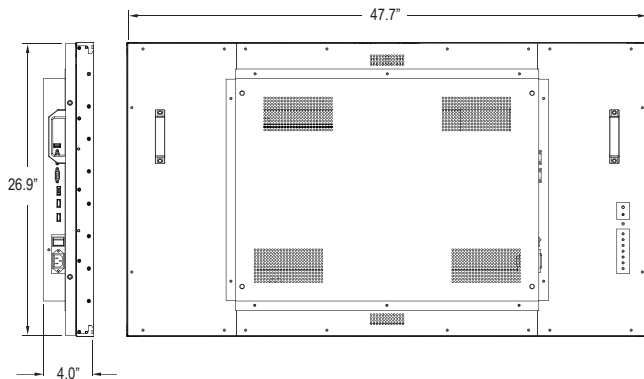

After calibrate and fine tuned white balance

SUPER SLIM BEZEL

Super Slim (3.5mm) bezel construction makes this public transportation display system attractive for close range viewing in indoor installations. **Available 1.2mm Ultra Thin bezel upon customer request.**

DIMENSION

FEATURES

- 3.5mm Slim Bezel
- Built-In Video Processor for Daisy Chain
- Display 4K Content Over 2 x 2 Video Wall
- Configurable Up To 10 x 10 Screens
- Design for 24 / 7 / 365 Operation
- Scissor, Swing Door, Floor Stand, Custom Design Mount

SPECIFICATIONS

DISPLAY	VW55CD-OD-40003
Screen Size	55 In
Resolution	1920 x 1080
Bezel Width	3.5mm
Aspect Ratio	16 : 9
Viewing Angle	178° / 178°
Brightness	500cd/m ²
Contrast Ratio	1400 : 1
LCD Technology	Commercial Grade IPS
INTERFACE	
HDMI In / Out	1 / 1
Display Port In	1
RS-232C In / Out	1 / 1
FEATURES	
Max. Daisy Chain	10 x 10
Built-In Processor	Yes
Auto Pixel Shift	Yes
White Balance	Yes
Cooling	Passive
Temperature Sensor	Yes
POWER	
Consumption	< 280W
Electrical Ratings	AC 100V ~ 240V, 50/60Hz
TEMPERATURE	
Operating	32° F ~ 122° F (0° C ~ 50° C)
DIMENSIONS (WxHxD)	
Inch (in)	47.8 x 26.9 x 4.0
WEIGHT	
Net Weight	77.2 lbs (35kg)
VESA™	
Mount Size (mm)	600 x 400
MOUNT OPTION	
Custom Mount	VW-S (Scissor), VW-SD (Swing Door), VW-FS (Floor Stand), VW-C (Custom Design)