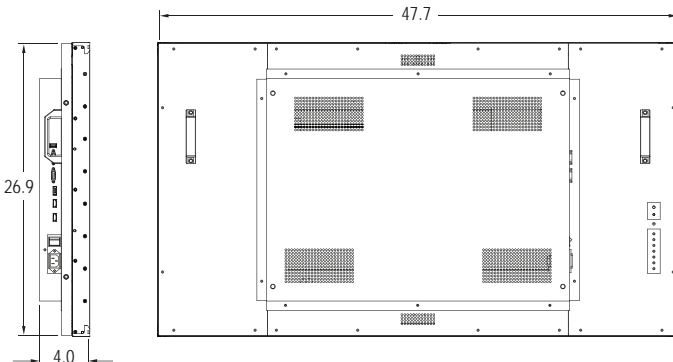

DIMENSION

Unit: Inch

OPTIONAL MOUNT & VIDEO WALL CONTROLLER