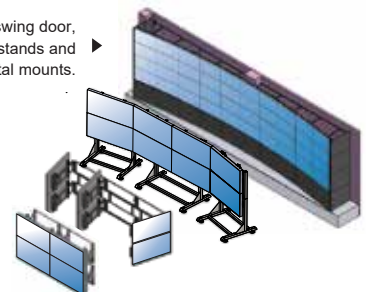

1.8MM ULTRA SLIM BEZEL VIDEO WALL DISPLAY

FEATURES

- 1.8mm Ultra Slim Bezel
- Built-In **Video Processor** for Daisy Chain
- Display 4K Content Over **2 x 2 Video Wall**
- Configurable Up To **10 x 10** Screens
- Design for **24 / 7 / 365** Operation
- Scissor, Swing Door, Floor Stand, **Custom Design Mount**

SPECIFICATIONS

DISPLAY	VW55CD-OD-40001
Screen Size	55 In
Resolution	1920 x 1080
Bezel Width	1.8mm
Aspect Ratio	16 : 9
Viewing Angle	178° / 178°
Brightness	500cd/m ²
Contrast Ratio	1400 : 1
LCD Technology	Commercial Grade IPS
INTERFACE	
HDMI In / Out	1 / 1
Display Port In	1
RS-232C In / Out	1 / 1
FEATURES	
Max. Daisy Chain	10 x 10
Built-In Processor	Yes
Auto Pixel Shift	Yes
White Balance	Yes
Cooling	Passive
Temperature Sensor	Yes
POWER	
Consumption	< 280W
Electrical Ratings	AC 100V ~ 240V, 50/60Hz
TEMPERATURE	
Operating	32° F ~ 122° F (0° C ~ 50° C)
DIMENSIONS (WxHxD)	
Inch (in)	47.8 x 26.9 x 4.0
WEIGHT	
Net Weight	77.2 lbs (35kg)
VESA™	
Mount Size (mm)	600 x 400
MOUNT OPTION	
Custom Mount	VW-S (Scissor), VW-SD (Swing Door), VW-FS (Floor Stand), VW-C (Custom Design)

Specifications subject to change without any notice

OPTIMAL MOUNT & VIDEO WALL CONTROLLER

Multi-image or large scale high resolution video walls in PC based video wall controller

scissor, swing door, floor stands and pedestal mounts.

SUPER SLIM BEZEL

Super Slim (3.5mm) bezel construction makes this public transportation display system attractive for close range viewing on indoor installations. **Available 1.2mm Ultra Thin bezel upon customer request.**