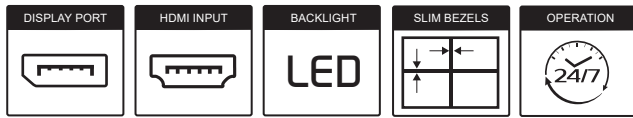

1.8MM ULTRA SLIM BEZEL VIDEO WALL DISPLAY