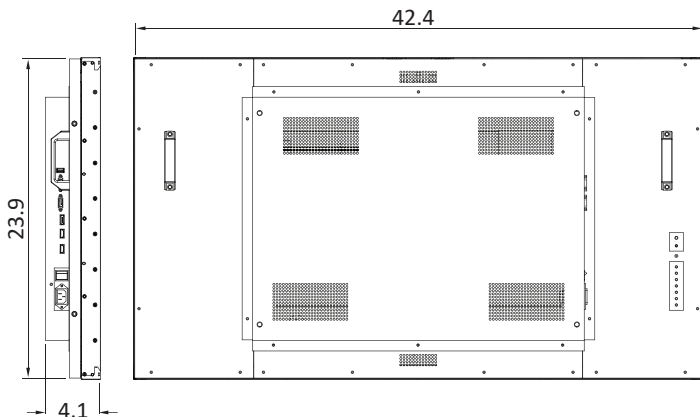

1.2mm Super Slim Bezel Video Wall Monitor

FEATURES

- 49-Inch Screen Size / 1920 x 1080 FHD Resolution
- 1.2mm Super Slim Bezel
- Built-In Video Processor for Daisy Chain
- Display 4K Content Over 2x2 Video Wall
- Configurable Up To 10x10 Screens
- Interface: HDMI/ DP/ RS232C
- Design for 24/7/365 Operation
- Scissor, Swing Door, Floor Stand, Custom Design Mount
- TAA Compliant / 3-Year Warranty

DIMENSIONS

UNIT:MM

VW49CD-OD-40003

SPECIFICATIONS	
Size	49 In
Resolution	1920 x 1080
Bezel Width	Top/Left: 2.25mm Bottom/Right: 1.25mm Bezel to Bezel: 3.5mm
Aspect Ratio	16 : 9
Viewing Angle	178° / 178°
Brightness	450cd/m ²
Contrast Ratio	1300 : 1
Color	1,06 billion color
LCD Technology	Commercial Grade IPS
Interface	HDMI In x1 Out x1, DP x1, RS232C In x1 Out x1
Max. Daisy Chain	10x10
Built-In Processor	Yes
Auto Pixel Shift	Yes
White Balance	Yes
Cooling	Passive
Temperature Sensor	Yes
Cabinet Material	Metal Housing
Cabinet Color	Black
Power Consumption	< 220W / BTU: 751
Electrical Rating	AC 100V ~ 240V, 50/60Hz
Operating Temp.	32° F ~ 122° F (0° C ~ 50° C)
Storage Temp.	-4° F ~ 140° F (-20° C ~ 60° C)
Humidity	20% ~ 80%
Dimensions (In/mm)	42.4 x 23.9 x 4.1 / 1076.96 x 607.06 x 104.14
Net Weight	68.3 lbs (31kg)
Certification	CE / FCC
VESA™	600 x 400
Custom Mount	VW-S (Scissor), VW-SD (Swing Door), VW-FS (Floor Stand), VW-C (Custom Design)

***Specifications may change without any notice*

OPTIONAL (Video Wall Controller)

Multi-image or large scale high resolution video wall controller

MAX 10
CONFIGURABLE OF IN/OUT SLOTS

30398 Esperanza,
Rancho Santa Margarita, CA 92688