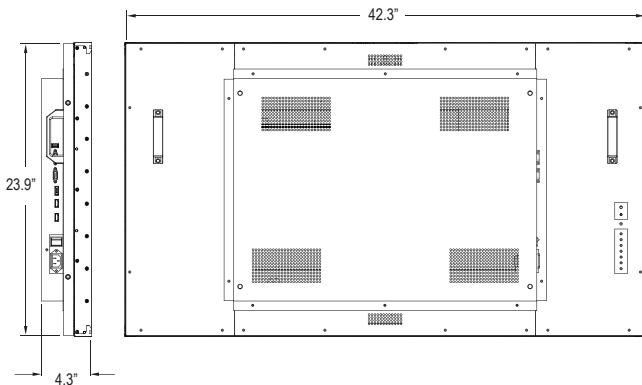

After calibrate and fine tuned white balance

SUPER SLIM BEZEL

Super Slim (3.5mm) bezel construction makes this public transportation display system attractive for close range viewing on indoor installations. **Available 1.2mm Ultra Thin bezel upon customer request.**

DIMENSION

FEATURES

- 1.8mm Ultra Slim Bezel
- Built-In **Video Processor** for Daisy Chain
- Display 4K Content Over **2 x 2 Video Wall**
- Configurable Up To **10 x 10** Screens
- Design for **24 / 7 / 365** Operation
- Scissor, Swing Door, Floor Stand, **Custom Design Mount**

SPECIFICATIONS

DISPLAY	VW49CD-OD-40001
Screen Size	49 In
Resolution	1920 x 1080
Bezel Width	1.8mm
Aspect Ratio	16 : 9
Viewing Angle	178° / 178°
Brightness	450cd/m ²
Contrast Ratio	1300 : 1
LCD Technology	Commercial Grade IPS
INTERFACE	
HDMI In / Out	1 / 1
Display Port In	1
RS-232C In / Out	1 / 1
FEATURES	
Max. Daisy Chain	10 x 10
Built-In Processor	Yes
Auto Pixel Shift	Yes
White Balance	Yes
Cooling	Passive
Temperature Sensor	Yes
POWER	
Consumption	< 220W
Electrical Ratings	AC 100V ~ 240V, 50/60Hz
TEMPERATURE	
Operating	32° F ~ 122° F (0° C ~ 50° C)
DIMENSIONS (WxHxD)	
Inch (in)	42.3 x 23.9 x 4.3
WEIGHT	
Net Weight	68.3 lbs (31kg)
VESA™	
Mount Size (mm)	600 x 400
MOUNT OPTION	
Custom Mount	VW-S (Scissor), VW-SD (Swing Door), VW-FS (Floor Stand), VW-C (Custom Design)