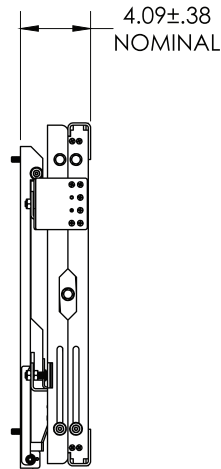

# VW-S SCISSOR MOUNT

MONITOR - 55-INCH  
WEIGHT PER MOUNT - 42 LBS

TOP VIEW

FRONT VIEW

RIGHT VIEW

RIGHT VIEW  
EXTENDED