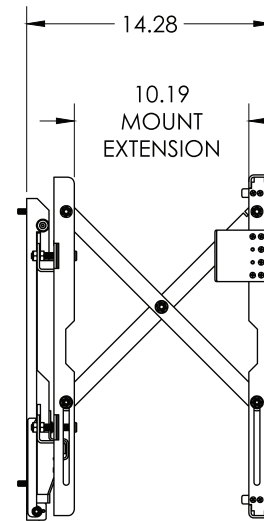

# VW-S SCISSOR MOUNT

MONITOR - 55-INCH  
WEIGHT PER MOUNT - 42 LBS

TOP VIEW

FRONT VIEW

RIGHT VIEW

RIGHT VIEW  
EXTENDED