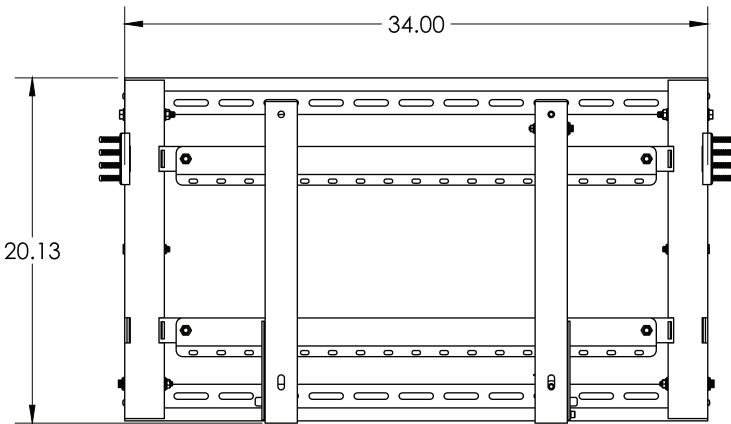

# VW-S SCISSOR MOUNT

MONITOR - 55-INCH  
WEIGHT PER MOUNT - 42 LBS

TOP VIEW

FRONT VIEW

RIGHT VIEW

RIGHT VIEW  
EXTENDED