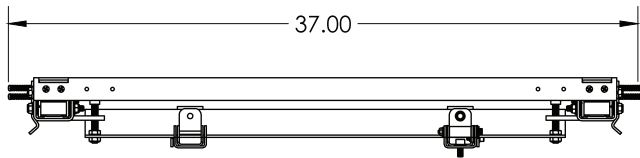

# VW-S SCISSOR MOUNT

MONITOR - 55-INCH  
WEIGHT PER MOUNT - 42 LBS

TOP VIEW

FRONT VIEW

RIGHT VIEW

RIGHT VIEW  
EXTENDED