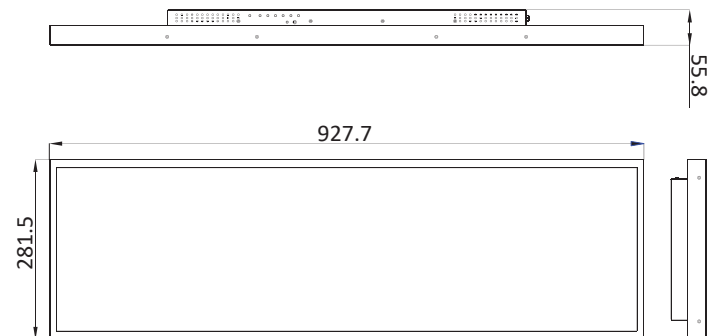

// SPECIFICATIONS

	S37AE-OV-400G	S37AE-OV-400T
DISPLAY		
Size	37 In	37 In
Resolution	1920 x 540	1920 x 540
Display Area (mm)	904.32(H) x 254.34(V)	904.32(H) x 254.34(V)
Aspect Ratio	32 : 9	32 : 9
Viewing Angle	178° / 178°	178° / 178°
Response time	8ms	8ms
Brightness	700cd/m²	700cd/m²
Contrast Ratio	4000:1	4000:1
Color Depth	16.7M	16.7M
Backlight	LED	LED
INTERFACE		
Ports	HDMI, DVI, VGA, Audio In, RS232, USB, DC Jack	HDMI, DVI, VGA, Audio In, RS232, USB, DC Jack
AUDIO		
Speaker	Option	Option
CABINET		
Color/Material	Black / Metal	Black / Metal
POWER		
Consumption/Rating	90W Max. / DC24V (100~240V,50~60Hz)	90W Max. / DC24V (100~240V,50~60Hz)
TEMPERATURE		
Operating / Storage	32° F ~ 113° F (0° C ~ 45° C) / 14° F ~ 140° F (-10° C ~ 60° C)	
DIMENSIONS (WxHxD)		
Inch / Millimeter	36.5 x 11.1 x 2.2 / 927.7 x 281.5 x 55.8	36.5 x 11.1 x 2.2 / 927.7 x 281.5 x 55.8
WEIGHT		
Net Weight	21.1 lbs (9.6 kg)	21.1 lbs (9.6 kg)
VESA™		
Mount Size (mm)	KIOSK & Wall 100 x 100 / 200 x 100	KIOSK & Wall 100 x 100 / 200 x 100
Compliant		
TAA Compliant	N/A	Yes

// ORDERING INFO

Compliant	
S37AE-OV-400G	Gvision Standard / Non-TAA
S37AE-OV-400T	TAA Compliant, Made in Taiwan

// DIMENSIONS

Unit: mm

Note: Panel and specifications subject to change without notice.