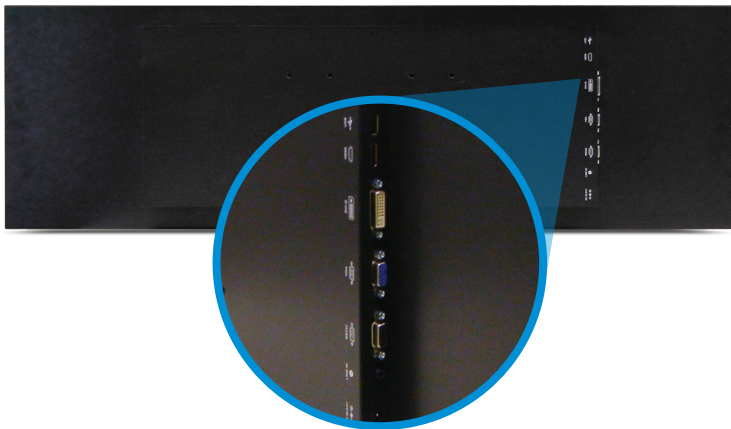

INPUT INTERFACE