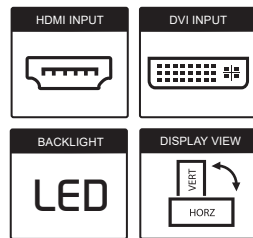

# SUPER WIDE DIGITAL SIGNAGE

GVision's commercial grade stretch wide display monitor is a unique signage monitor for customize usage. Our Super Wide (SW) monitor comes with 32 : 9 aspect ratio to display advertise or commercials for retail store such as mall, train station, subway, airport or restaurant etc.

DVI-D Digital Input

Horz / Vert Display

HDMI Digital Input

VGA Analog Input

**LED**

Backlight Unit

3-Years Warranty

## 37" SUPER WIDE Digital Signage Monitor

### FEATURES

- 37" 1920 x 540 Resolution
- Portrait and Landscape Supported
- Ideal for Digital Signage Display
- Analog & Digital Inputs for Plug and Play
- Customized Touch Screen is Available
- 32 : 9 Aspect Ratio