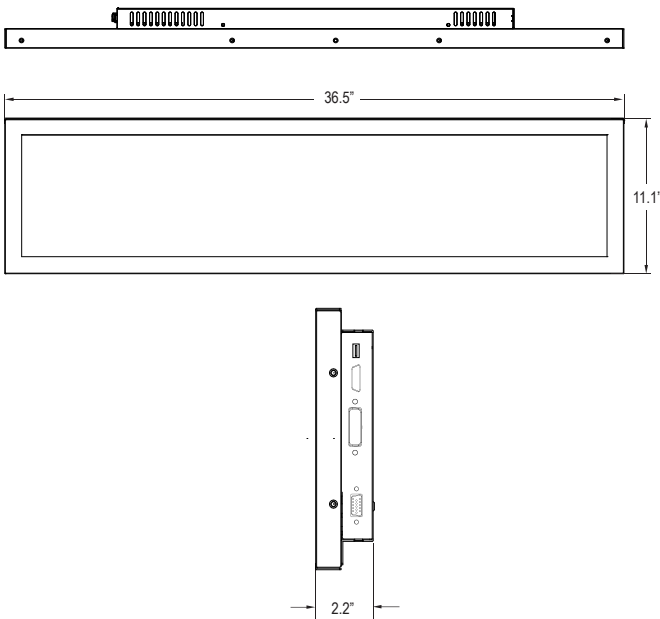

## 37" SUPER WIDE Digital Signage Monitor

### DIMENSIONS

### FEATURES

- 37" 1920 x 540 Resolution
- Portrait and Landscape Supported
- Ideal for Digital Signage Display
- Analog & Digital Inputs for Plug and Play
- Customized Touch Screen is Available
- 32 : 9 Aspect Ratio

### SPECIFICATIONS

DISPLAY	S37AE-OV-400G
Screen Size	37"
Resolution	1920 x 540
Backlight	LED
Aspect Ratio	32 : 9
Color	16.7 M
Response Time	6.5ms
Brightness	1000cd/m <sup>2</sup>
Display Area (mm)	904.3 x 254.3
Contrast Ratio	4000 : 1
AUDIO	
Speakers	Option
INTERFACE	
HDMI	1
DVI	1
VGA	1
POWER	
Consumption	< 65W
Input Voltage	12VDC ± 5% / AC 100V ~ 240V, 50/60Hz
TEMPERATURE	
Operating	32° F ~ 104° F (0° C ~ 40° C)
Storage	14° F ~ 140° F (-10° C ~ 60° C)
HUMIDITY	
Operating	20% ~ 80%
Storage	10% ~ 90%
DIMENSIONS (WxHxD)	
Inches (in)	36.5 x 11.1 x 2.2
Millimeter (mm)	927.7 x 281.5 x 55.8
WEIGHT	
Net Weight	17.4 lbs (7.9 kg)
VESA™	
Mount Holes (mm)	100 x 100 , 100 x 200