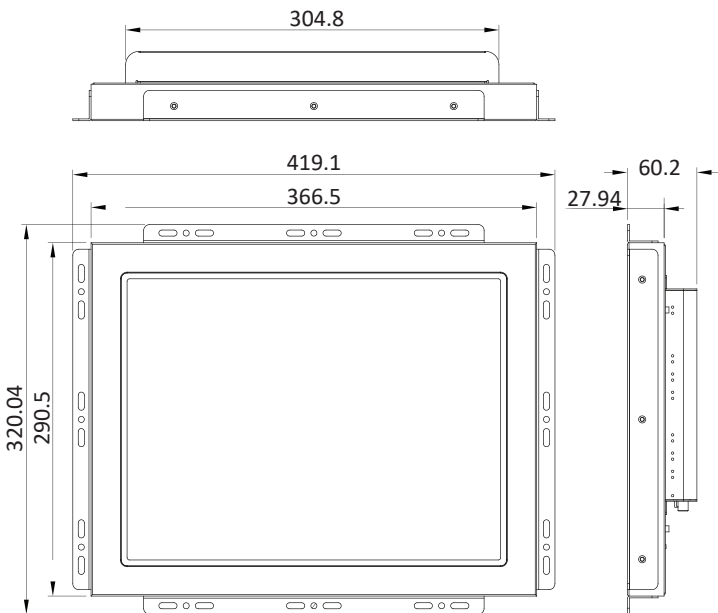

15" KIOSK/ Open Frame Touchscreen Monitor

FEATURES

- 15-Inch Screen Size / XGA 1024 x 768 Resolution
- Interface: DVI / VGA / Audio / USB Type-A
- 5-Wire Resistive Touchscreen Touch Technology
- Flexible Mounting Solutions: Front / Rack / VESA
- Built-in Industrial Power Plug
- Metal Enclosure Material
- LED Backlight Unit Monitor
- TAA Compliant / 3-Year Warranty

K15TX-CB-0630

SPECIFICATIONS	
Size	15 In
Resolution	XGA 1024 x 768
Display Area (mm)	304.1 (H) x 228.1 (V)
Aspect Ratio	5 : 4
Response Time	8ms
Viewing Angle	160° / 150°
Brightness	350cd/m ²
Contrast Ratio	800 : 1
Color	16.2M
Backlight	LED
Interface	DVI x1, VGA x1, Audio x1, USB-A x1
Speaker	Option
Touch Technology	Resistive
Touch Type	5-Wire
Touch Interface	USB Type-A
Compatible	Windows / Linux
Power Plug	Industrial Power Plug
Cabinet Material	Metal Enclosure
Cabinet Color	Black
Power Consumption	36W
Electrical Rating	DC 12V / 3A (AC 100V ~ 240V, 50/60Hz)
Operating Temp.	32° F ~ 104° F (0° C ~ 40° C)
Storage Temp.	-4° F ~ 140° F (-20° C ~ 60° C)
Humidity	10% ~ 80%
Dimensions (In/mm)	14.4 x 11.4 x 2.3 / 366.5 x 290.5 x 60.2
Net Weight	12.7 lbs (5.8 kg)
Certification	CE / FCC
VESA™	75 x 75

***Specifications may change without any notice*

DIMENSIONS

UNIT:MM

30398 Esperanza,
Rancho Santa Margarita, CA 92688

888-651-9688 / 949-586-3338

sales@gvision-usa.com
<https://www.gvision-usa.com>