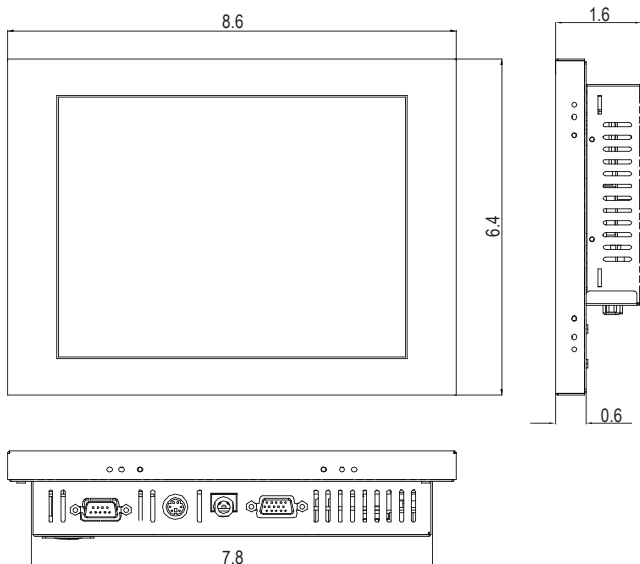

## K08AS-CA-0010

GVISION's K08AS is an 8.4" Kiosk solution that can be applied stand-alone utilizing VESA standard mounting or integrated into a kiosk. The K08AS provides a space saving turn-key solution which can be integrated in a multitude of solutions: customer-facing display (2nd display) in retail environments, main display for personal viewing or small-scale insets, or touchscreen control panel in manufacturing environments. It is an all-metal enclosed chassis design which makes it easy to integrate.

### DIMENSION

Unit: Inch

### FEATURES

- 8.4-Inch Screen Size
- High Contrast TFT LCD Display 800 x 600 Resolution
- Compatible w/ VGA, IBM & VESA Signal Standards
- Touch Ready
- Supports DDC 1/2B for Plug & Play Compatibility
- Spill & Dust Resistant
- Rugged All-Metal Fully Enclosed Chassis
- Design to Operate 24 / 7 / 365
- TAA Compliant
- 3-Year Warranty

### SPECIFICATIONS

DISPLAY	K08AS-CA-0010
Screen Size	8.4 In
Resolution	800 x 600
Backlight	LED
Aspect Ratio	4 : 3
Viewing Angle	160° / 150°
Brightness	250cd/m <sup>2</sup>
Contrast Ratio	600 : 1
Color Depth	16.7 M
Display Area (H x V)	170.4 x 127.8 mm
INTERFACE	
VGA (15 Pin D-Sub)	1
RS232 (Touch)	1
TOUCH TECHNOLOGY	
Technology	Option
Type	Option
Support OS	Option
CABINET	
Material	Metal
Color	Black
POWER	
Consumption	< 36W
Electrical Ratings	DC 12V / 3.3A (AC 100V ~ 240V, 50/60Hz)
TEMPERATURE	
Operating	32° F ~ 104° F (0° C ~ 40° C)
Storage	-4° F ~ 140° F (-20° C ~ 60° C)
Humidity	10% ~ 90%
DIMENSIONS (WxHxD)	
Inch (in)	8.6 x 6.4 x 1.6
Millimeter (mm)	220.0 x 165.0 x 41.8
WEIGHT	
Net Weight	3.9 lbs (1.8kg)
CERTIFICATION	
Certified	CE / FCC
VESA™	
Mount Size (mm)	75 x 75