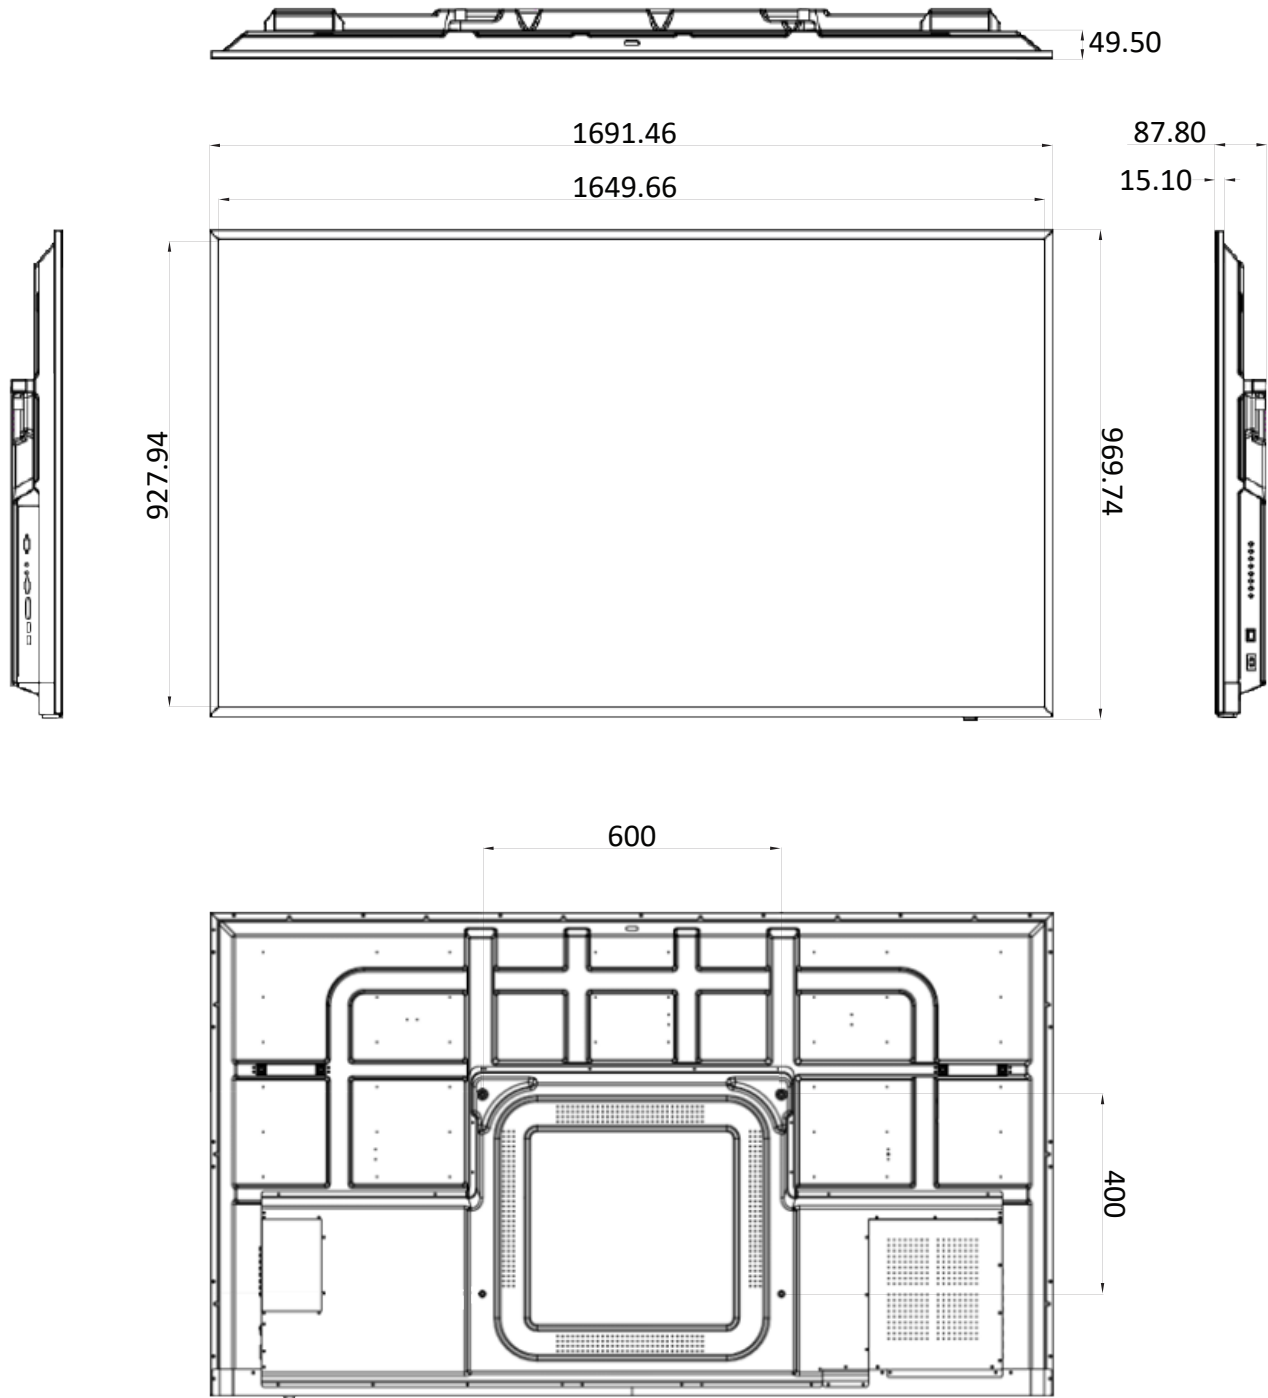

## // KEY FEATURES

- 75-Inch Screen Size
- 3840 x 2160 4K UHD Resolution
- Interface: HDMI / DisplayPort (DP) / USB-C (*Embedded Android*)
- Interface: HDMI / USB-C (*Without Android OS*)
- Intel OPS Slot for All Models / Android OS
- 450 nits High Brightness
- 2-year Extended Warranty Plan Available

## // SPECIFICATIONS

	I75FI-4L0IT0	I75FI-4LRIT0	I75FI-4LPIT0	I75FI-4NPYT0	I75FI-4NRYT0
<b>DISPLAY</b>					
Size	75 In				
Resolution	3840 x 2160				
Display Area (mm)	1649.66 (H) x 927.94 (V)				
Aspect Ratio	16 : 9				
Viewing Angle	5ms				
Response time	178° / 178°				
Brightness	450cd/m <sup>2</sup>				
Contrast Ratio	1200 : 1				
Color Depth	1.07B				
Backlight	LED				
<b>INTERFACE</b>					
Ports	HDMI x2, Audio x1, USB2.0 x1, USB3.0 x1, Touch USB x1, USB Out x1			HDMI x2, DP x1, USB-C x1	
<b>TOUCH TECHNOLOGY</b>					
Type / Point	N/A	IR Touch / 40-Point	PCAP Touch / 40-Point		IR Touch / 40-Point
<b>FEATURES</b>					
OPS Slot	Yes				
OS Compatibility	Win XP/ Win 7/ Win 8/ Win 10/ Android/ Mac				
OS (Optional)	Windows® System				
<b>SYSTEM</b>					
CPU	N/A	Quad-core A73 & A53+G52*8GPU 2.28GHz			
WiFi	N/A	2.4G&5G 802.11ax, WIFI 6			
RAM / Storage	N/A	8G / 64G			
Operating System	N/A	Android 14.0			
<b>AUDIO</b>					
Speakers	10W x 10W (Optional 20Wx20W 2.1 Deep Bass Speaker)				
<b>CABINET</b>					
Color/Material	Black / Metal Housing				
<b>POWER</b>					
Rating	AC 100V ~ 240V, 50/60Hz				
<b>TEMPERATURE</b>					
Operating / Storage	32° F ~ 104° F (0° C ~ 40° C) / -4° F ~ 104° F (-20° C ~ 40° C)				
<b>HUMIDITY</b>					
Operating / Storage	10% ~ 80% / 5% ~ 95%				
<b>DIMENSIONS (WxHxD)</b>					
Inch / Millimeter	66.59 x 38.17 x 3.45 / 1691.46 x 969.74 x 87.80				
<b>VESA™</b>					
Mount Size (mm)	600 x 400				
<b>REGULATION</b>					
Certification	CE / FCC				
<b>OTHER</b>					
TAA Compliant	Yes				

# // DIMENSIONS

UNIT:MM

Note: Panel and specifications subject to change without notice.