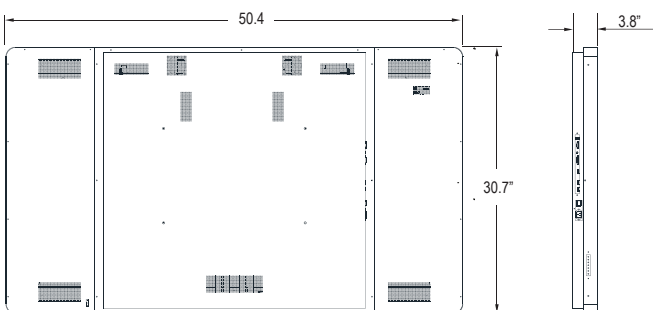

### Touch Technology

55" projected capacitive 4K touch screen monitor with zero bezel touch screen and 10-point multi-touch.

## DIMENSIONS

Specifications subject to change without any notice