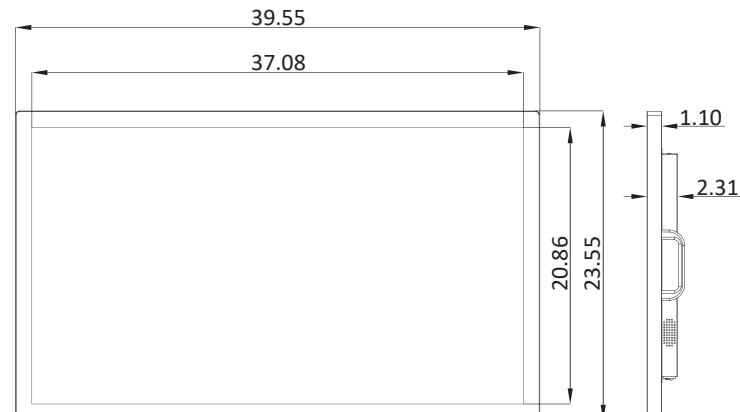

// SPECIFICATIONS

I43ZI-OD-45PG

I43ZI-OD-45PT

DISPLAY		
Size	43 In	
Resolution	3840 x 2160	
Display Area (mm)	941.184(H) x 529.416(V)	
Pixel Pitch (mm)	0.245(H) x 0.245(V)	
Aspect Ratio	16 : 9	
Viewing Angle	178° / 178°	
Response time	9.6ms	
Brightness	500cd/m ²	
Contrast Ratio	1200 : 1	
Color Depth	1.07G	
Backlight	LED	
INTERFACE		
Ports	HDMI x1, DP x1, DVI x1, USB Type-B x1	
TOUCH		
Type / Point	Projected Capacitive (PCAP) / 10-Point	
Interface	USB Type-B	
AUDIO		
Speakers	2.5W x 2 (Left/Right)	
CABINET		
Color / Material	Black / Metal (Full Optical Bonding & Optional Etching)	
POWER		
Consumption / Rating	< 75W / AC 100V ~ 240V, 50/60Hz	
TEMPERATURE		
Operating / Storage	32°F ~ 104°F (0°C ~ 40°C) / -4°F ~ 140°F (-20°C ~ 60°C)	
DIMENSIONS (WxHxD)		
Inch / Millimeter	39.55 x 23.35 x 2.31 / 1004.8 x 593.2 x 58.7	
WEIGHT		
Net Weight	TBD	
COMPLIANT		
TAA Compliant	N/A	Yes, TAA Compliant
VESA™		
Mount Size (mm)	400 x 400	

// ORDER INFO

COMPLIANT	
TAA Compliant	I43ZI-OD-45PT
Non-TAA	I43ZI-OD-45PG

// OTHER

ACCESSORIES	
Included	1.5m Power Cord, 1.5m HDMI Cable, 1.5m USB Cable

// DIMENSIONS

Unit: mm

Note: Panel and specifications subject to change without notice.