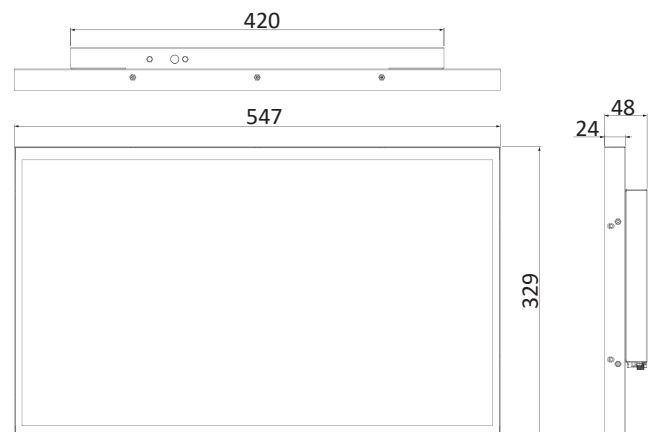

## // SPECIFICATIONS

	D24ZD-AH-45PT	D24ZD-OH-45PT	D24ZD-OH-45PS
<b>DISPLAY</b>			
Size	24 In	24 In	24 In
Resolution	1920x1080	1920x1080	1920x1080
Display Area (mm)	527.04 (H) x 296.46 (V)	527.04 (H) x 296.46 (V)	527.04 (H) x 296.46 (V)
Aspect Ratio	16 : 9	16 : 9	16 : 9
Viewing Angle	178° / 178°	178° / 178°	178° / 178°
Response time	16ms	16ms	16ms
Brightness	250cd/m <sup>2</sup>	250cd/m <sup>2</sup>	1000cd/m <sup>2</sup>
Contrast Ratio	3000 : 1	3000 : 1	3000 : 1
Color Depth	16.7M	16.7M	16.7M
Backlight	LED	LED	LED
<b>INTERFACE</b>			
Ports	HDMI x1, DP x1, VGA x1, Audio x1, USB 2.0 x1 DC Jack x1 (12V, Lockable DC Jack)		
<b>TOUCH</b>			
Type / Point	Projected Capacitive (PCAP) / 10-Point	Projected Capacitive (PCAP) / 10-Point	Projected Capacitive (PCAP) / 10-Point
Interface	USB Type-A	USB Type-A	USB Type-A
<b>FEATURES</b>			
Front Protection	IK07 Rating	IK07 Rating	IK07 Rating
<b>AUDIO</b>			
Speakers	2 (Left+Right)	2 (Left+Right)	2 (Left+Right)
<b>CABINET</b>			
Color / Material	Black / SECC	Black / SECC	Black / SECC
<b>POWER</b>			
Consumption	< 24W	< 24W	< 40W
Rating	DC 12V/5A (AC 100V ~ 240V, 50/60Hz)	DC 12V/5A (AC 100V ~ 240V, 50/60Hz)	DC 12V/4A (AC 100V ~ 240V, 50/60Hz)
<b>TEMPERATURE</b>			
Operating / Storage	32°F ~ 122°F (0°C ~ 50°C) / -4°F ~ 140°F (-20°C ~ 60°C)		
<b>DIMENSIONS (WxHxD)</b>			
Inch / Millimeter	21.53 x 12.95 x 8.93 / 547 x 329 x 227	21.53 x 12.95 x 1.88 / 547 x 329 x 48	21.53 x 12.95 x 1.88 / 547 x 329 x 48
<b>WEIGHT</b>			
Net Weight	15.87 lbs (7.2 kg)	11.09 lbs (5.4 kg)	11.09 lbs (5.4 kg)
<b>VESA™</b>			
Mount Size (mm)	100 x 100	100 x 100	100 x 100
<b>PACKAGE OF CONTENTS</b>			
Accessories	1.2m VGA Cable, 3.5mm Audio Jack, Power Adapter, Power Cord, USB Cable		

## // DIMENSIONS

Unit: mm

Note: Panel and specifications subject to change without notice.