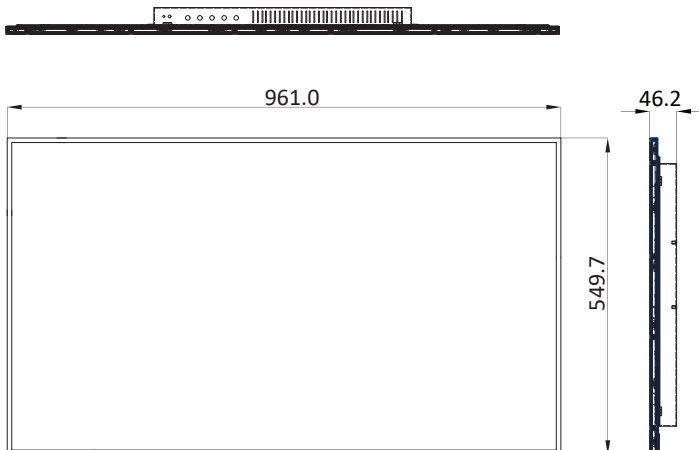

DIMENSIONS

UNIT:MM

30398 Esperanza,
Rancho Santa Margarita, CA 92688

888-651-9688 / 949-586-3338

sales@gvision-usa.com
<https://www.gvision-usa.com>