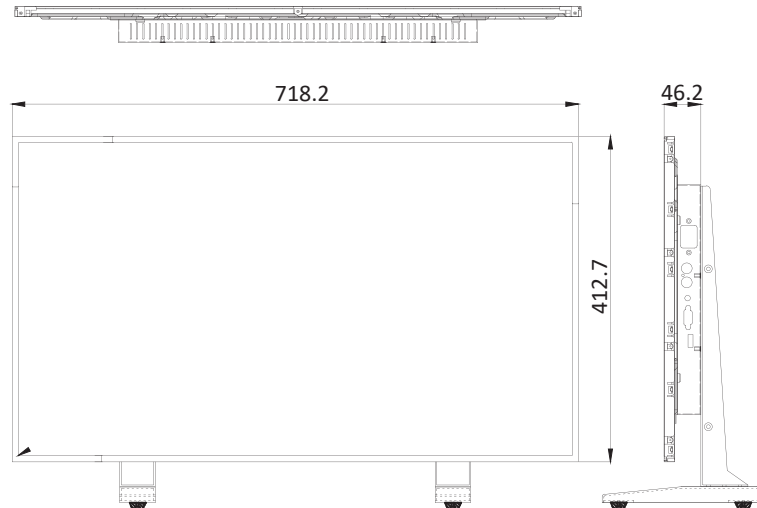

32" TVI/CVI/AHD/CVBS In&Out Security Monitor

C32MD-AU-400G

FEATURES

- 32-Inch Screen Size / 1920 x 1080 FHD Resolution
- Interface: HDMI/ VGA/ USB/ SD-Card/ BNC In&Out/ Audio
- Robust Metal Housing / Slim Bezel Design
- BNC (TVI/CVI/AHD/CVBS) In&Out
- 300 Nits High Brightness
- Build-In 3D Comb Filter
- 24 / 7 / 365 Design to Operate
- 3-Year Warranty

SPECIFICATIONS	
Size	32 In
Resolution	1920 x 1080
Aspect Ratio	16 : 9
Response Time	5ms
Viewing Angle	178° / 178°
Brightness	300cd/m ²
Contrast Ratio	1000 : 1
Color	16.7M
Backlight	LED
Inputs	BNC (TVI/CVI/AHD/CVBS) x1, VGA x1, HDMI x1 Audio x1, USB x1, Sd Card x1
Outputs	BNC (TVI/CVI/AHD/CVBS) x1
Speaker	5W x2
Auto Adjustment	Yes
3D Comb Filter	Yes
OSD Control	Yes
Remote Control	Yes
Multi Languages	Yes
Cabinet Material	Metal
Cabinet Color	Black
Power Consumption	< 35W
Electrical Rating	AC 110V ~ 240V, 50/60Hz
Operating Temp.	32° F ~ 104° F (0° C ~ 40° C)
Storage Temp.	-4° F ~ 140° F (-20° C ~ 60° C)
Humidity	10 ~ 85%
Dimensions (In/mm)	28.27 x 16.24 x 1.81 / 718.2 x 412.7 x 46.2
Net Weight	TBD
Certification	CE / FCC
VESA™	400 x 200
Accessories	Power Cord, Remote Control, User's Guide, HDMI Cable

DIMENSIONS

UNIT:MM

**Specifications may change without any notice

30398 Esperanza,
Rancho Santa Margarita, CA 92688

888-651-9688 / 949-586-3338

sales@gvision-usa.com
<https://www.gvision-usa.com>