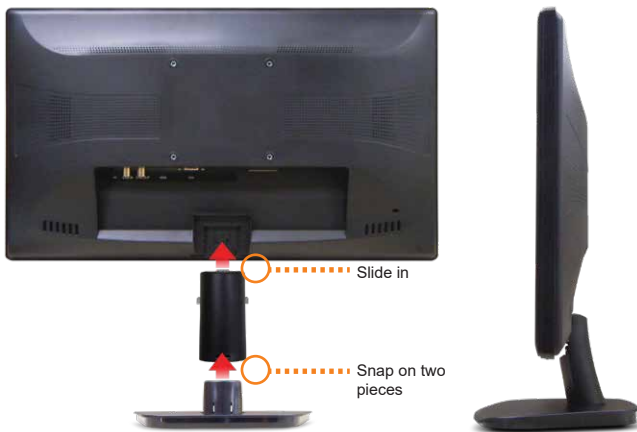

1080P Full HD Security Monitor

C20BD-A6-4000

CCTV DISPLAY

GVision's full HD CCTV 20 inch security monitors are design for 24 / 7 / 365 operating. It support HDMI digital input to display 1080p high quality image. As well as BNC and D-sub analog inputs display superior image quality with 250 Nit brightness.

1920 x 1080
Full HD

250cd/m²
Brightness

LED

Backlight Unit

HDMI Input

BNC In/Out

FULL HD 1080P CCTV SECURITY DISPLAY

Easy Assemble

Desktop stand comes in two pieces which not require any screw to connect each other. Simply snap together and slide in back of the monitor.

Multi Inputs

GVision's security CCTV monitor supports both digital and analog inputs to use as normal office desktop monitor with VGA, HDMI input or security room where require BNC inputs as well.

FEATURES

- 19.53-Inch Screen Size
- 1920 x 1080 Full HD Resolution
- HDMI Digital Input, BNC In/Out, VGA Input
- 250 Nit Brightness
- LED Backlight
- Design to Operate 24 / 7 / 365

SPECIFICATIONS

DISPLAY	C20BD-A6-4000
Screen Size	19.53 In
Resolution	1920 x 1080
Backlight	LED
Aspect Ratio	16 : 9
Viewing Angle	170° / 160°
Response Time	5ms
Brightness	250cd/m ²
Contrast Ratio	3000 : 1
INTERFACE	
HDMI In	1
BNC In / Out	1 / 1
VGA In (15 Pin D-Sub)	1
Stereo Audio In	1
AUDIO	
Speaker Power	2W x 1.5
Speakers	Built-In
FEATURES	
Controls	Power, Up/Down, Left/Right, Source, OSD Menu
OSD Language	English / French / Spanish / German / Italian / Portuguese / Dutch / Russian / Turkish / Polish
ACCESSORY	
Accessories	Power Cord, VGA Cable, Manual, Remote Control
CABINET	
Material	Plastic
POWER	
Consumption	< 25W
Electrical Ratings	AC 100V ~ 240V, 50/60Hz
TEMPERATURE	
Operating	32° F ~ 104° F (0° C ~ 40° C)
Storage	-4° F ~ 140° F (-20° C ~ 60° C)
Humidity	10 ~ 85%
DIMENSIONS (WxHxD)	
Inch (in)	18.63 x 13.49 x 6.69
Millimeter (mm)	473.2 x 342.6 x 170
WEIGHT	
Net Weight	6 lbs (2.8 kg)
VESA™	
Mount Size (mm)	100 x 100